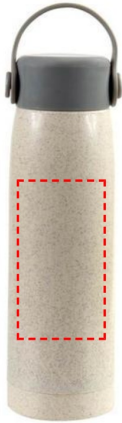

# RABI - eco-neutral Wheat Straw Glass Bottle

---

- Silk Screen Printing

**Area Width:** 60 mm

**Area Height:** 100 mm