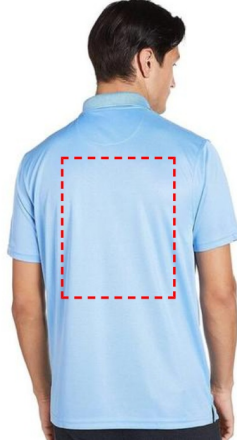

- Digital Transfer

Area Width: 200 mm
Area Height: 270 mm