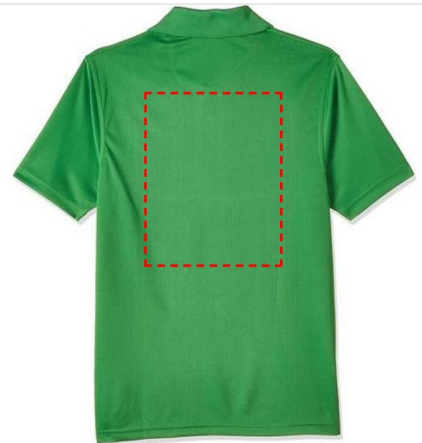

- Digital Transfer

Area Width: 200 mm
Area Height: 270 mm