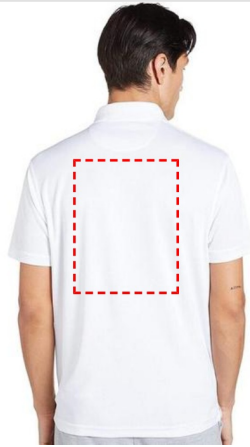

- Digital Transfer

Area Width: 200 mm
Area Height: 270 mm