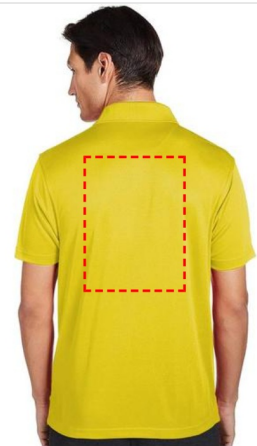

- Digital Transfer

Area Width: 200 mm
Area Height: 270 mm