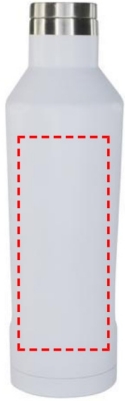

# GALATI - Hans Larsen Double Wall Stainless Steel Water Bottle - White

---

- Silk Screen Printing

**Area Width:** 60 mm

**Area Height:** 140 mm

- Laser Engraving
- Digital (UV) Print

**Area Width:** 26 mm

**Area Height:** 140 mm