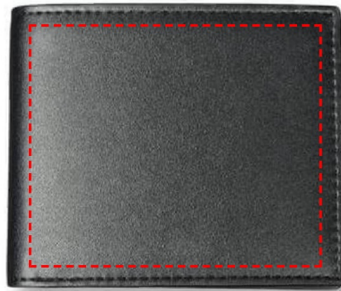

# BIBURY - Set of Men's Wallet, Key Chain and Pen - Black

---

- Debossing
- Silk Screen Printing

**Area Width:** 160 mm  
**Area Height:** 120 mm

- Debossing
- Silk Screen Printing
- Digital (UV) Print

**Area Width:** 85 mm  
**Area Height:** 70 mm

- Laser engraving

**Area Width:** 15 mm  
**Area Height:** 7 mm

- Laser engraving
- Digital (UV) Print

**Area Width:** 65 mm  
**Area Height:** 6 mm

- Laser engraving
- Digital (UV) Print

**Area Width:** 65 mm  
**Area Height:** 6 mm