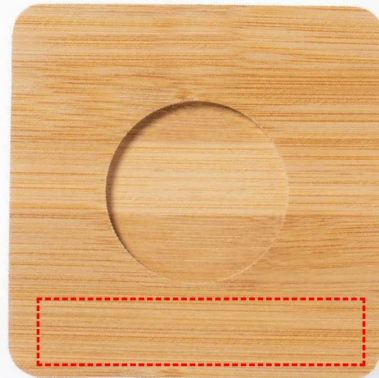

PAMA - Set of 2 Espresso Cup with Bamboo Coaster

- Digital (Decal UV) Print
- Silk Screen Printing

Area Width: 60 mm
Area Height: 25 mm

- Laser Engraving

Area Width: 75 mm
Area Height: 15 mm

- Digital (Decal UV) Print
- Silk Screen Printing

Area Width: 60 mm
Area Height: 25 mm