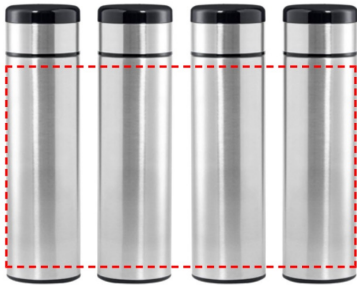

# KOVEL - Giftology Double Walled Insulated Flask with Temperature Lid - Silver

---

- Round Laser Engraving
- Round Digital Print

**Area Width: 210 mm**  
**Area Height: 180 mm**

- Silk Screen Printing

**Area Width: 60 mm**  
**Area Height: 100 mm**

- Laser Engraving
- Digital (UV) Print

**Area Width: 25 mm**  
**Area Height: 180 mm**