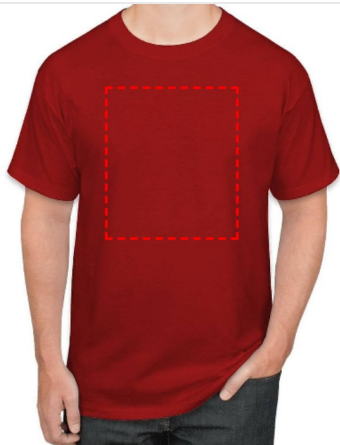

Core365 - Santhome Adult Performance Roundneck T-Shirt

- Digital Transfer

Area Width: 250 mm
Area Height: 300 mm

- Digital Transfer

Area Width: 250 mm
Area Height: 300 mm

- Digital Transfer

Area Width: 250 mm
Area Height: 300 mm

- Digital Transfer

Area Width: 250 mm
Area Height: 300 mm