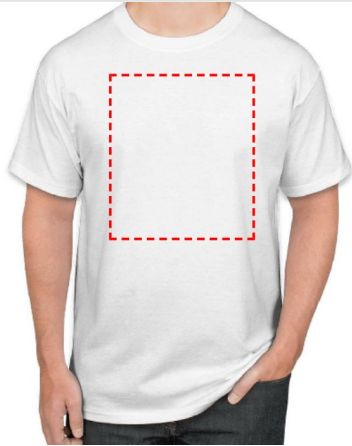

Core365 - Santhome Adult Performance Roundneck T-Shirt

- Digital Transfer

Area Width: 250 mm
Area Height: 300 mm

- Digital Transfer

Area Width: 250 mm
Area Height: 300 mm

- Digital Transfer

Area Width: 250 mm
Area Height: 300 mm

- Digital Transfer

Area Width: 250 mm
Area Height: 300 mm