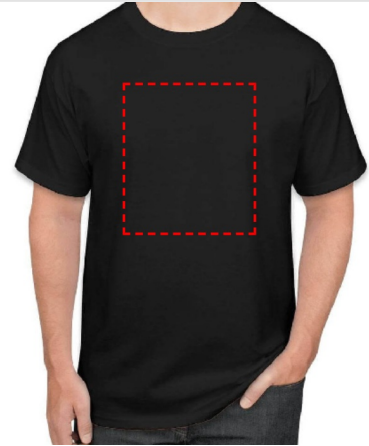

Core365 - Santhome Adult Performance Roundneck T-Shirt

- Digital Transfer

Area Width: 250 mm
Area Height: 300 mm

- Digital Transfer

Area Width: 250 mm
Area Height: 300 mm

- Digital Transfer

Area Width: 250 mm
Area Height: 300 mm

- Digital Transfer

Area Width: 250 mm
Area Height: 300 mm