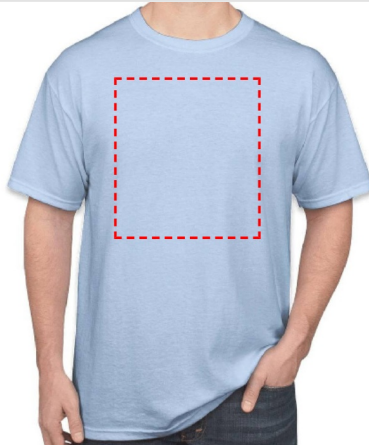

Core365 - Santhome Adult Performance Roundneck T-Shirt

- Digital Transfer

Area Width: 250 mm
Area Height: 300 mm

- Digital Transfer

Area Width: 250 mm
Area Height: 300 mm

- Digital Transfer

Area Width: 250 mm
Area Height: 300 mm

- Digital Transfer

Area Width: 250 mm
Area Height: 300 mm