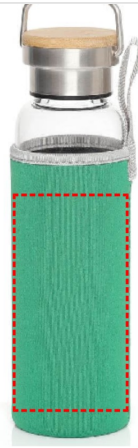

FLOHA - Hans Larsen Borosilicate Glass Bottle with Neo Sleeve - Green

- Digital Transfer

Area Width: 70 mm

Area Height: 140 mm

- Digital Transfer

Area Width: 70 mm

Area Height: 140 mm