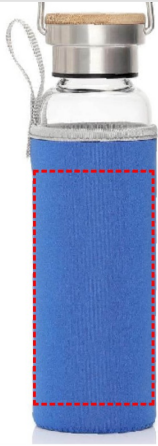

FLOHA - Hans Larsen Borosilicate Glass Bottle with Neo Sleeve - Royal Blue

- Digital Transfer

Area Width: 70 mm
Area Height: 140 mm

- Digital Transfer

Area Width: 70 mm
Area Height: 140 mm