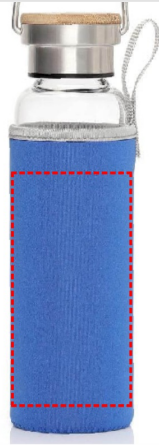

FLOHA - Hans Larsen Borosilicate Glass Bottle with Neo Sleeve - Royal Blue

- Digital Transfer

Area Width: 70 mm
Area Height: 140 mm

- Digital Transfer

Area Width: 70 mm
Area Height: 140 mm