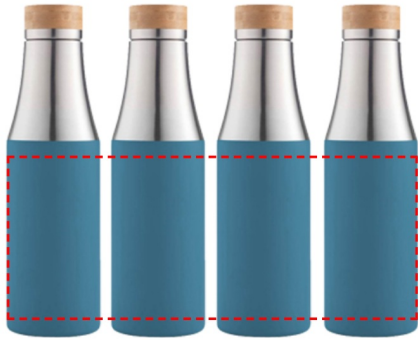

BREDA - CHANGE Collection Insulated Water Bottle - Blue

- Round Laser Engraving
- Round Digital Print

Area Width: 225 mm
Area Height: 120 mm

- Laser Engraving
- Digital (UV) Print

Area Width: 25 mm
Area Height: 120 mm

- Silk Screen Printing

Area Width: 60 mm
Area Height: 100 mm